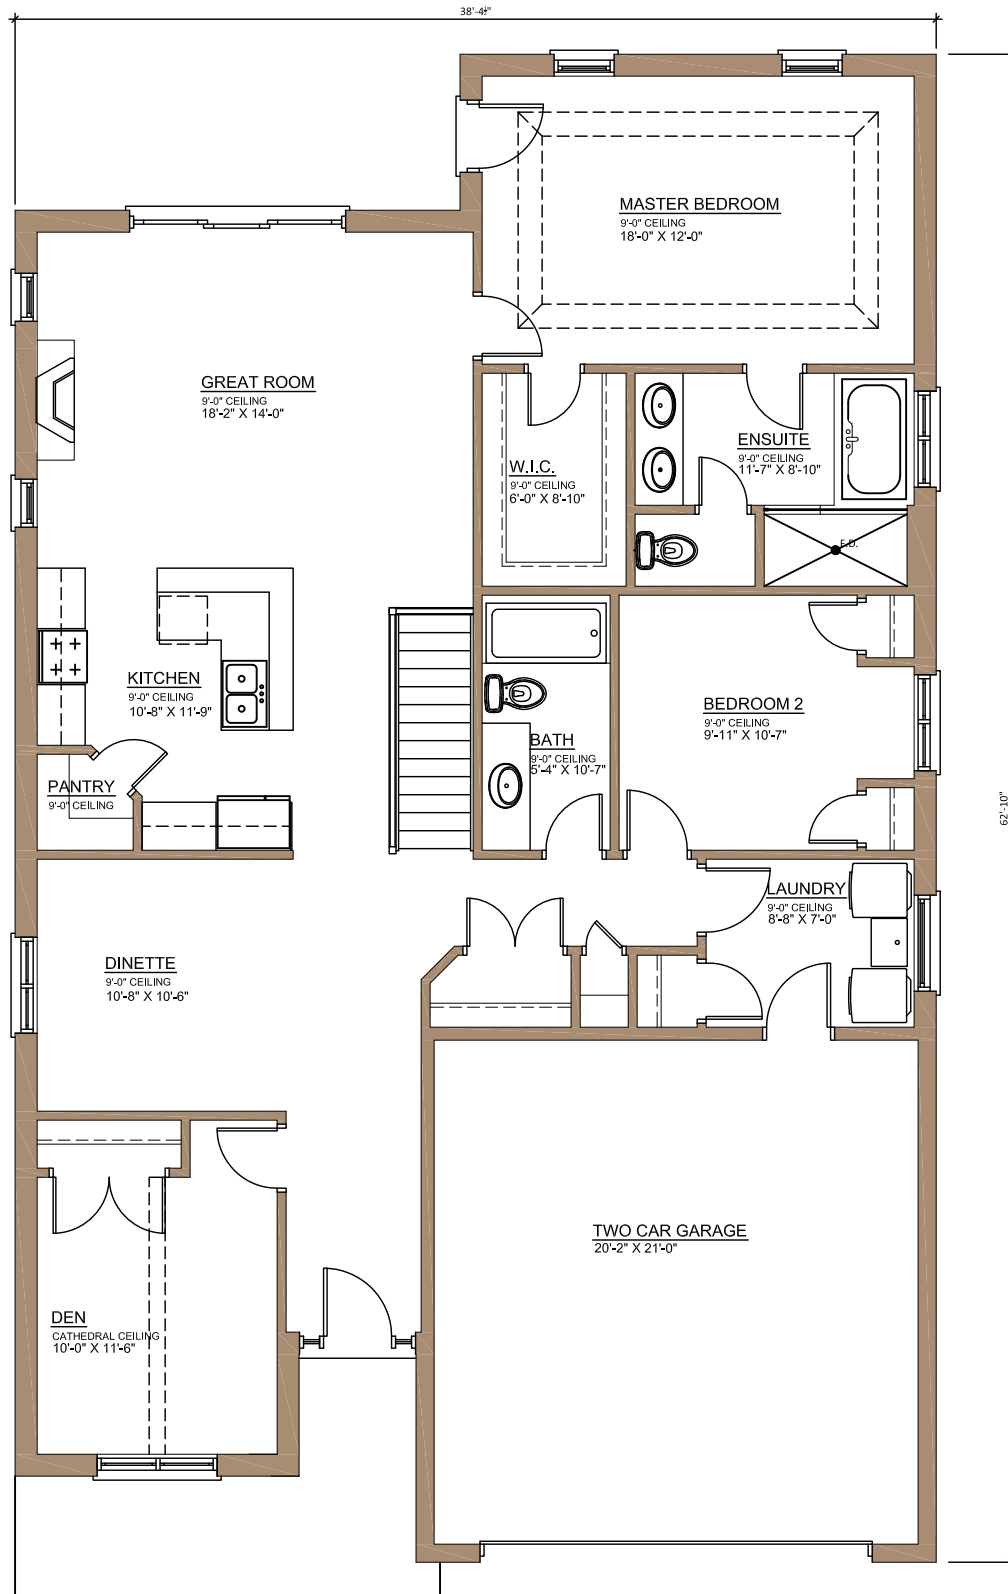

THE AVENA 3 BED

1745 SQ.FT.

DIMENSIONS MAY VARY DURING
CONSTRUCTION. ALL
DIMENSIONS TO BE VERIFIED
ON-SITE PRIOR TO FABRICATION.

DRAFTING BY

FIDELITY DESIGN

THE AVENA 3 BED

1745 SQ.FT.

DIMENSIONS MAY VARY DURING CONSTRUCTION. ALL DIMENSIONS TO BE VERIFIED ON-SITE PRIOR TO FABRICATION.

DRAFTING BY