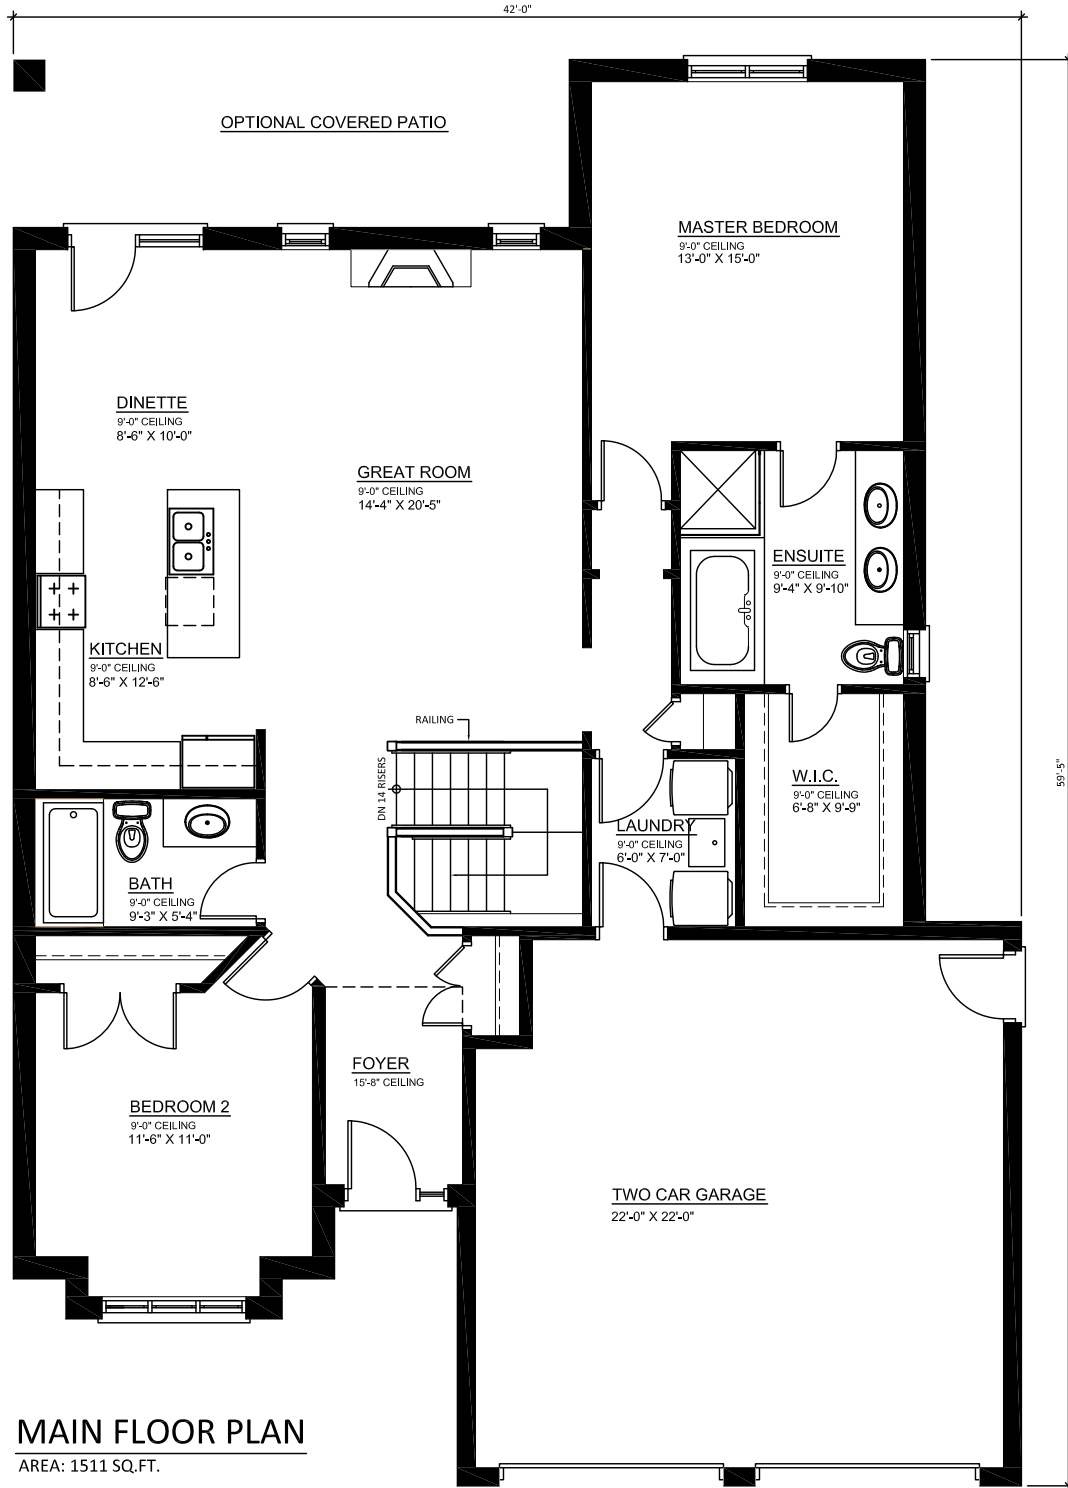

THE BIANCO 2 BED

1511 SQ.FT.

DIMENSIONS MAY VARY DURING
CONSTRUCTION. ALL
DIMENSIONS TO BE VERIFIED
ON-SITE PRIOR TO FABRICATION.

DESIGN BY

MAIN FLOOR PLAN
 AREA: 1511 SQ.FT.

THE BIANCO 2 BED

1511 SQ.FT.

DIMENSIONS MAY VARY DURING CONSTRUCTION. ALL DIMENSIONS TO BE VERIFIED ON-SITE PRIOR TO FABRICATION.