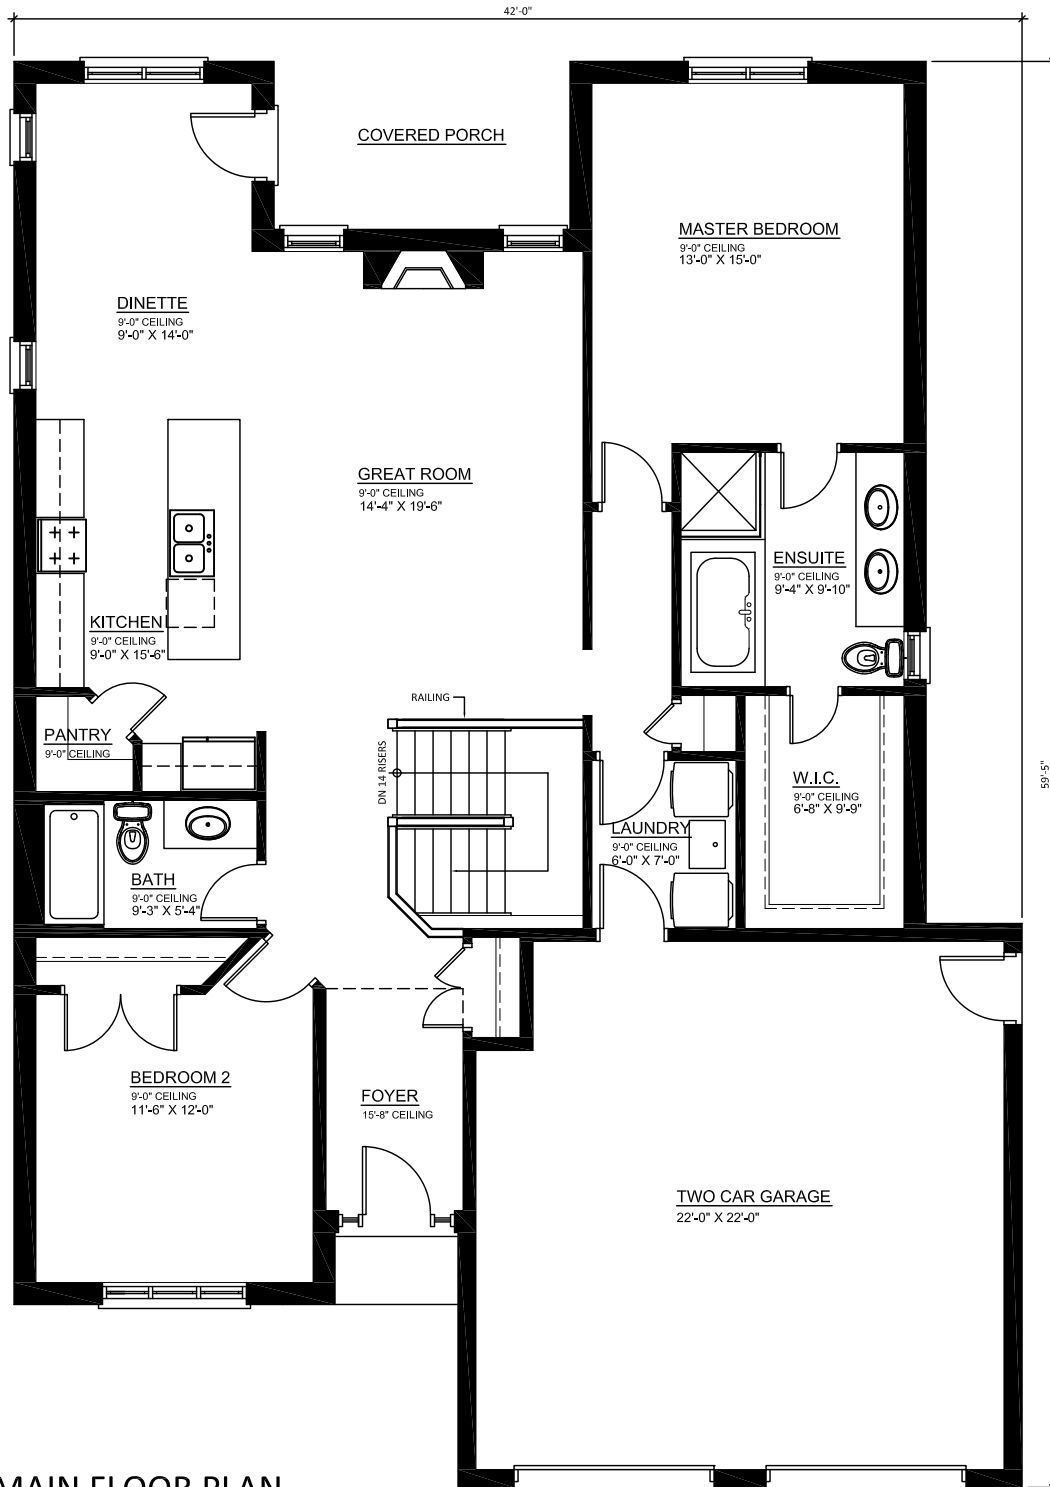

THE BIANCO II 2 BED

1591 SQ.FT.

DIMENSIONS MAY VARY DURING
CONSTRUCTION. ALL
DIMENSIONS TO BE VERIFIED
ON-SITE PRIOR TO FABRICATION.

DRAFTING BY

MAIN FLOOR PLAN

AREA: 1591 SQ.FT.

THE BIANCO II 2 BED

1591 SQ.FT.

DIMENSIONS MAY VARY DURING CONSTRUCTION. ALL DIMENSIONS TO BE VERIFIED ON-SITE PRIOR TO FABRICATION.

DRAFTING BY