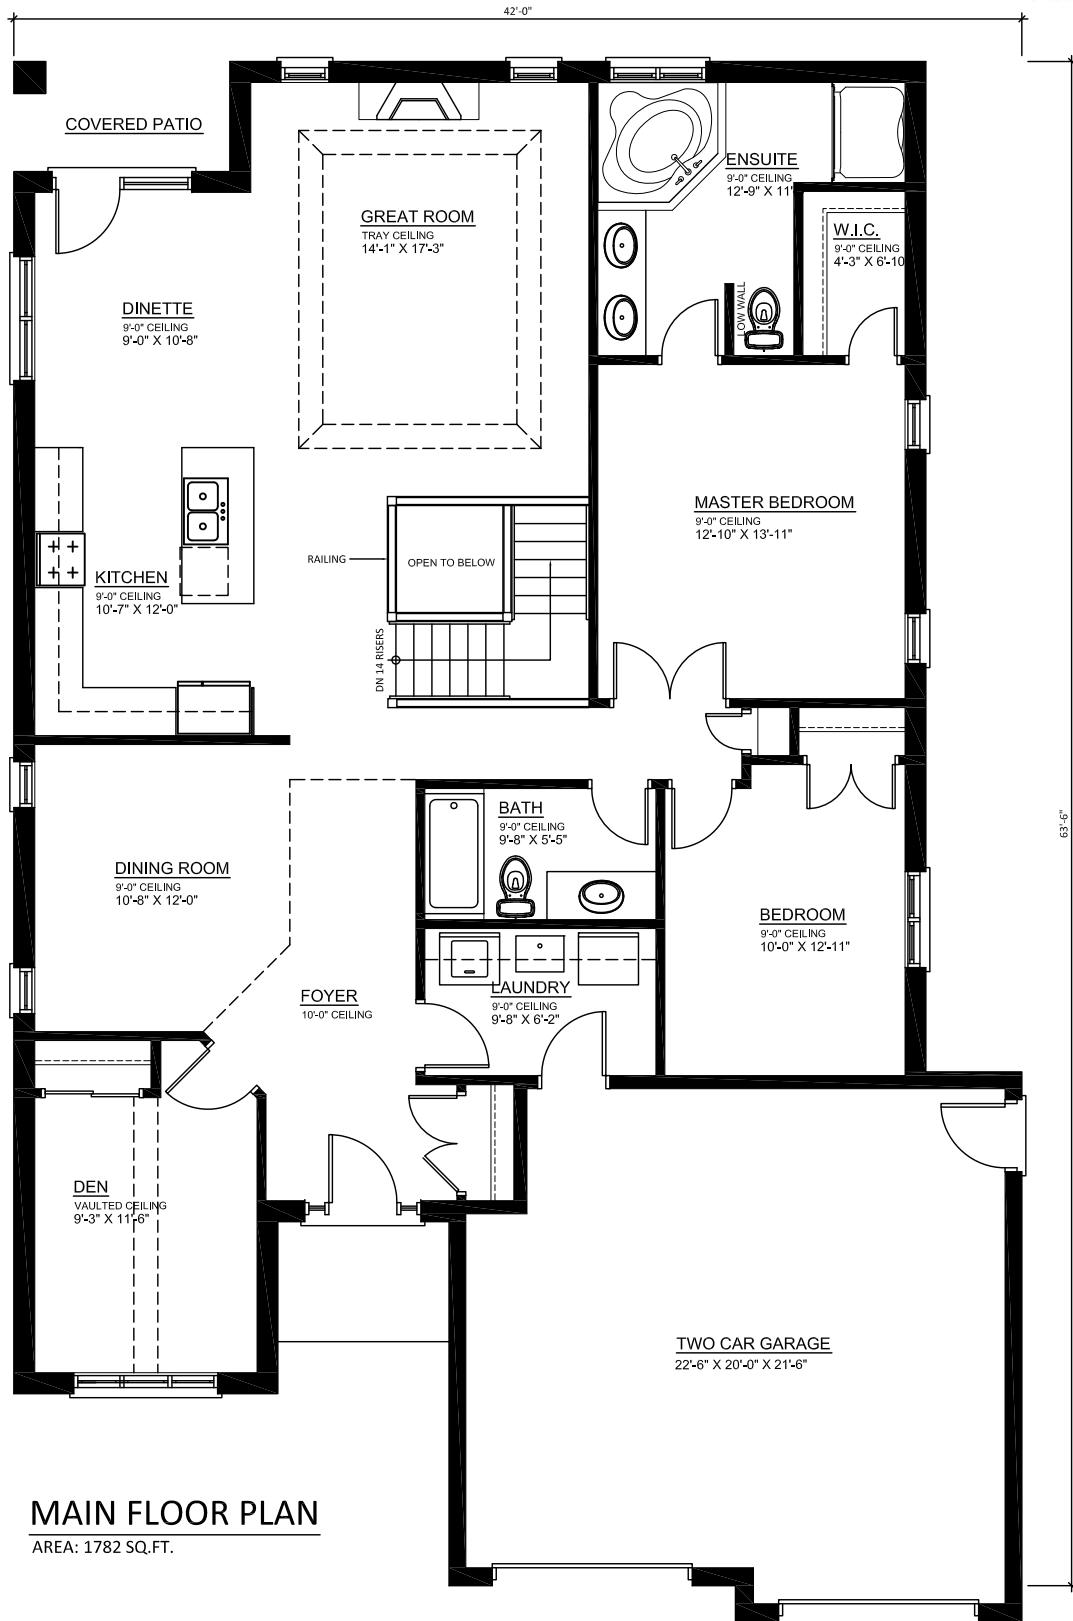

THE GIALLO TALBOT 3 BED

1782 SQ.FT.

DIMENSIONS MAY VARY DURING
CONSTRUCTION. ALL
DIMENSIONS TO BE VERIFIED
ON-SITE PRIOR TO FABRICATION.

DRAFTING BY

FIDELITY DESIGN

MAIN FLOOR PLAN

AREA: 1782 SQ.FT.

THE GIALLO TALBOT 3 BED

DIMENSIONS MAY VARY DURING CONSTRUCTION. ALL DIMENSIONS TO BE VERIFIED ON-SITE PRIOR TO FABRICATION.