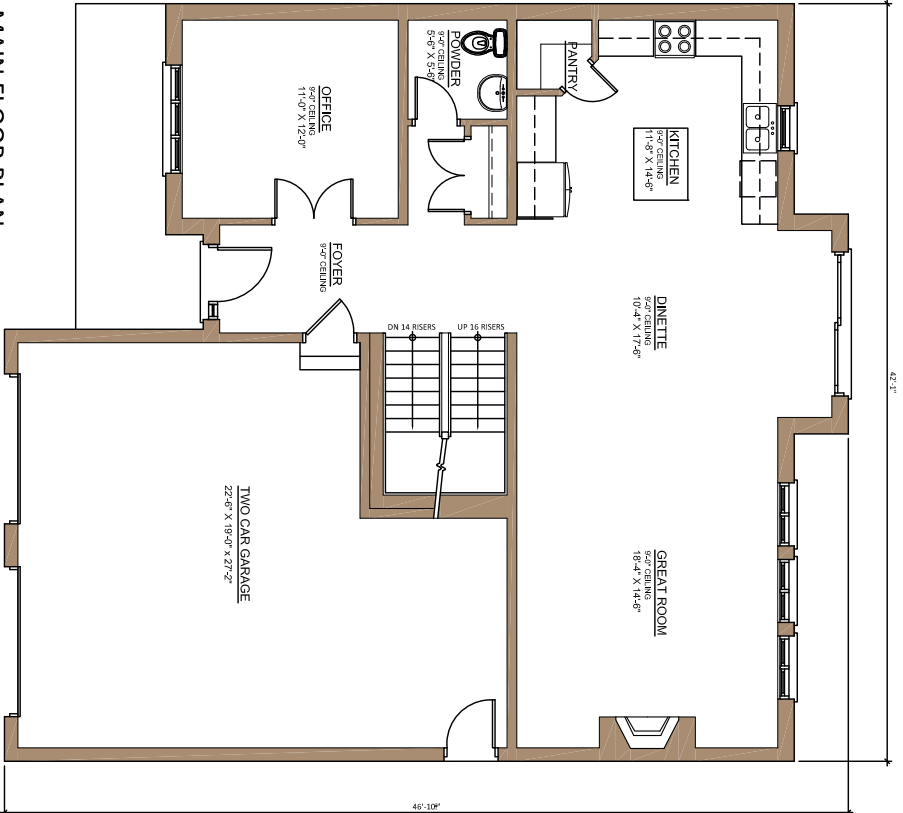

THE GLENDON 4 BED

2504 SQ.FT.

DIMENSIONS MAY VARY DURING
CONSTRUCTION. ALL
DIMENSIONS TO BE VERIFIED
ON-SITE PRIOR TO FABRICATION.

DIMENSIONS MAY VARY DURING CONSTRUCTION. ALL DIMENSIONS TO BE VERIFIED ON-SITE PRIOR TO FABRICATION.