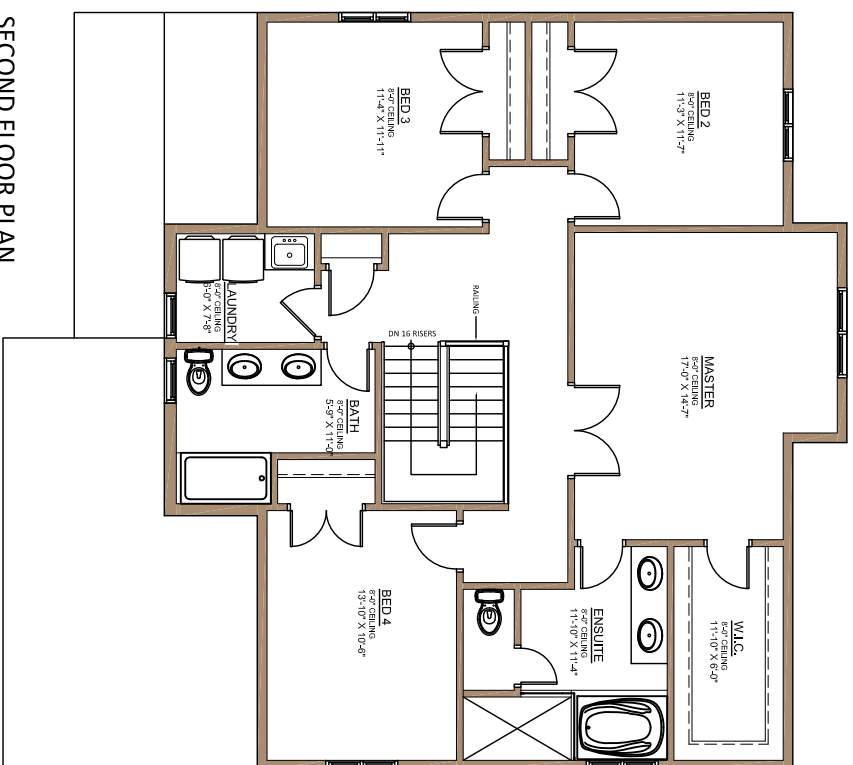

THE GLENDON 4 BED

2504 SQ.FT.

DIMENSIONS MAY VARY DURING
CONSTRUCTION. ALL
DIMENSIONS TO BE VERIFIED
ON-SITE PRIOR TO FABRICATION.

DIMENSIONS MAY VARY DURING CONSTRUCTION. ALL DIMENSIONS TO BE VERIFIED ON-SITE PRIOR TO FABRICATION.

DRAFTING BY

THE GLENDON 4 BED

www.CastellHomes.com | (519) 860-3109