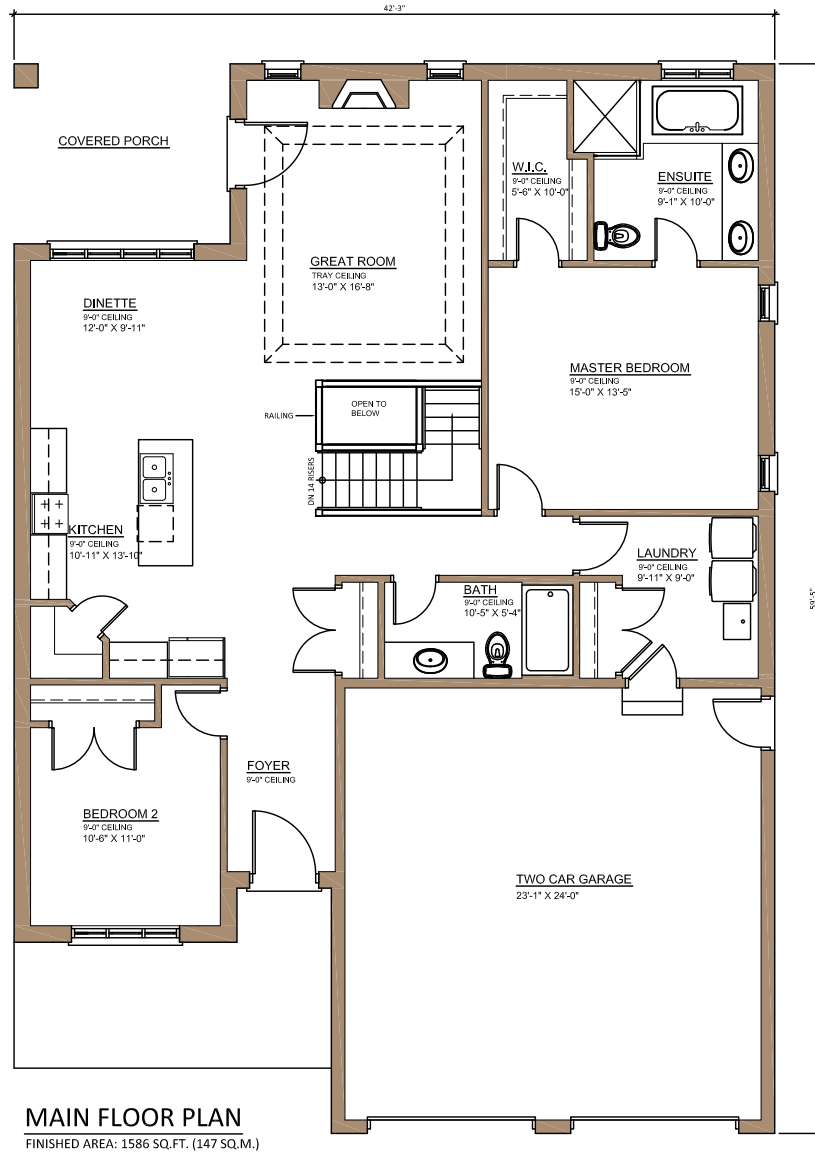

# THE MONARCH 2 BED

1586 SQ.FT.

DIMENSIONS MAY VARY DURING  
CONSTRUCTION. ALL  
DIMENSIONS TO BE VERIFIED  
ON-SITE PRIOR TO FABRICATION.

DRAFTING BY

# THE MONARCH 2 BED

1586 SQ.FT.

DIMENSIONS MAY VARY DURING CONSTRUCTION. ALL DIMENSIONS TO BE VERIFIED ON-SITE PRIOR TO FABRICATION.