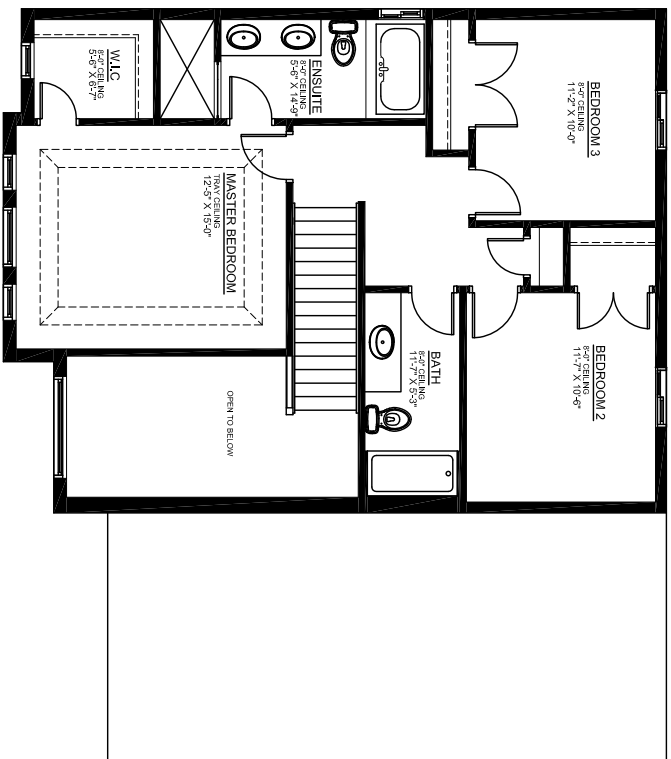

THE MORANO II 3 BED

2070 SQ.FT. (PLUS 115 SQ.FT. OPEN SPACE)

DIMENSIONS MAY VARY DURING
CONSTRUCTION. ALL
DIMENSIONS TO BE VERIFIED
ON-SITE PRIOR TO FABRICATION.

DRAFTING BY

THE MORANO II 3 BED

DIMENSIONS MAY VARY DURING
 CONSTRUCTION. ALL
 DIMENSIONS TO BE VERIFIED
 ON-SITE PRIOR TO FABRICATION.