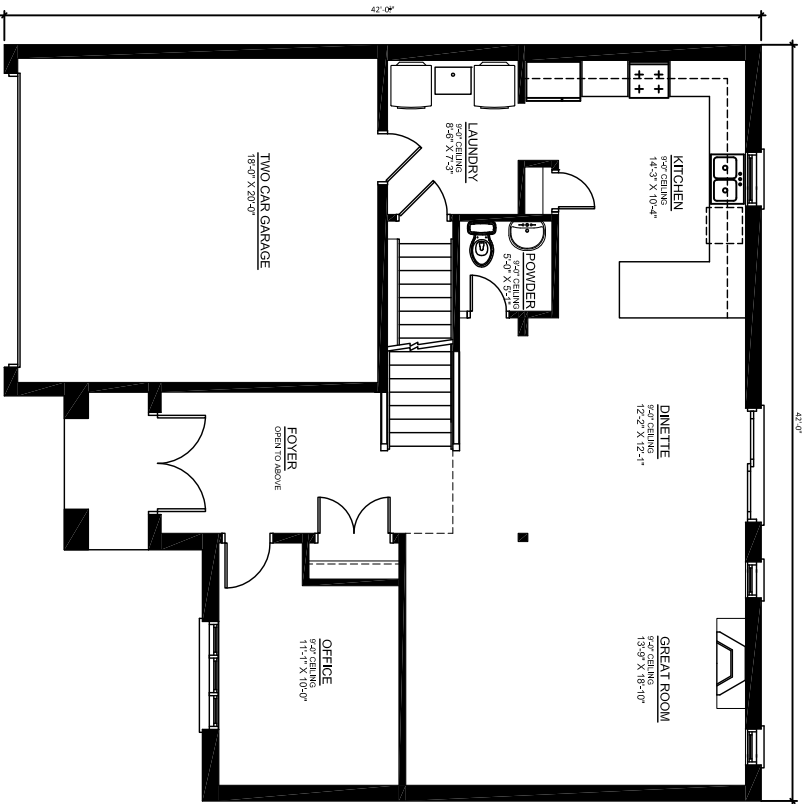

THE MORANO II 3 BED

2070 SQ.FT. (PLUS 115 SQ.FT. OPEN SPACE)

DIMENSIONS MAY VARY DURING
CONSTRUCTION. ALL
DIMENSIONS TO BE VERIFIED
ON-SITE PRIOR TO FABRICATION.

DRAFTING BY

THE MORANO II 3 BED

DIMENSIONS MAY VARY DURING
 CONSTRUCTION. ALL
 DIMENSIONS TO BE VERIFIED
 ON-SITE PRIOR TO FABRICATION.