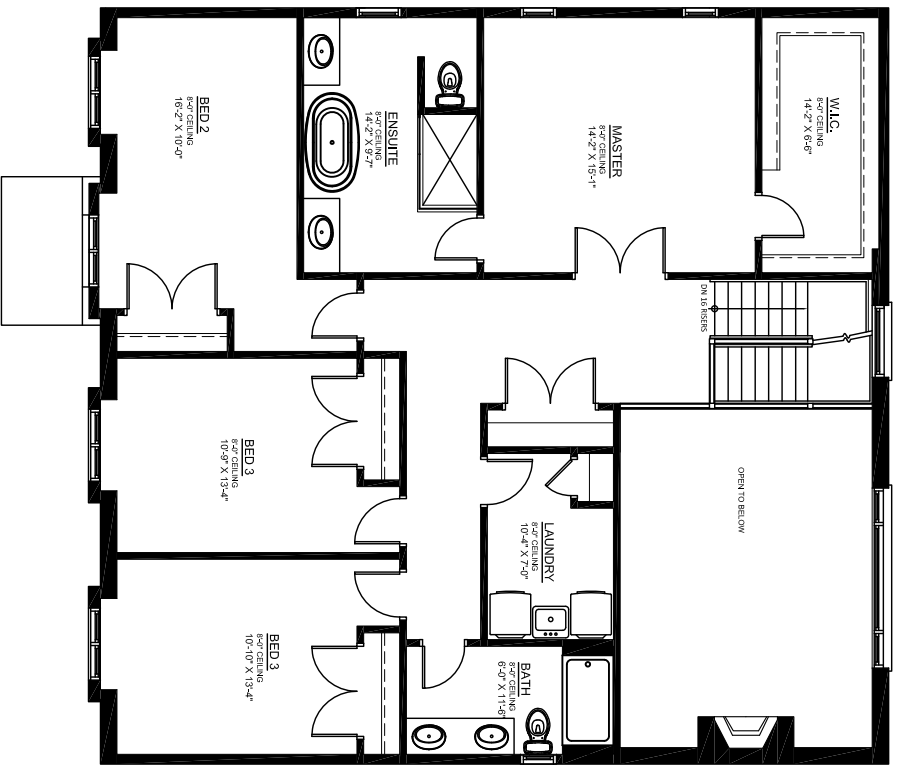

THE NOVARA 4 BED

2797 SQ.FT. (PLUS 263 SQ.FT. OPEN SPACE)

DIMENSIONS MAY VARY DURING
CONSTRUCTION. ALL
DIMENSIONS TO BE VERIFIED
ON-SITE PRIOR TO FABRICATION.

DRAFTING BY

DIMENSIONS MAY VARY DURING
CONSTRUCTION. ALL
DIMENSIONS TO BE VERIFIED
ON-SITE PRIOR TO FABRICATION.

THE NOVARA 4 BED