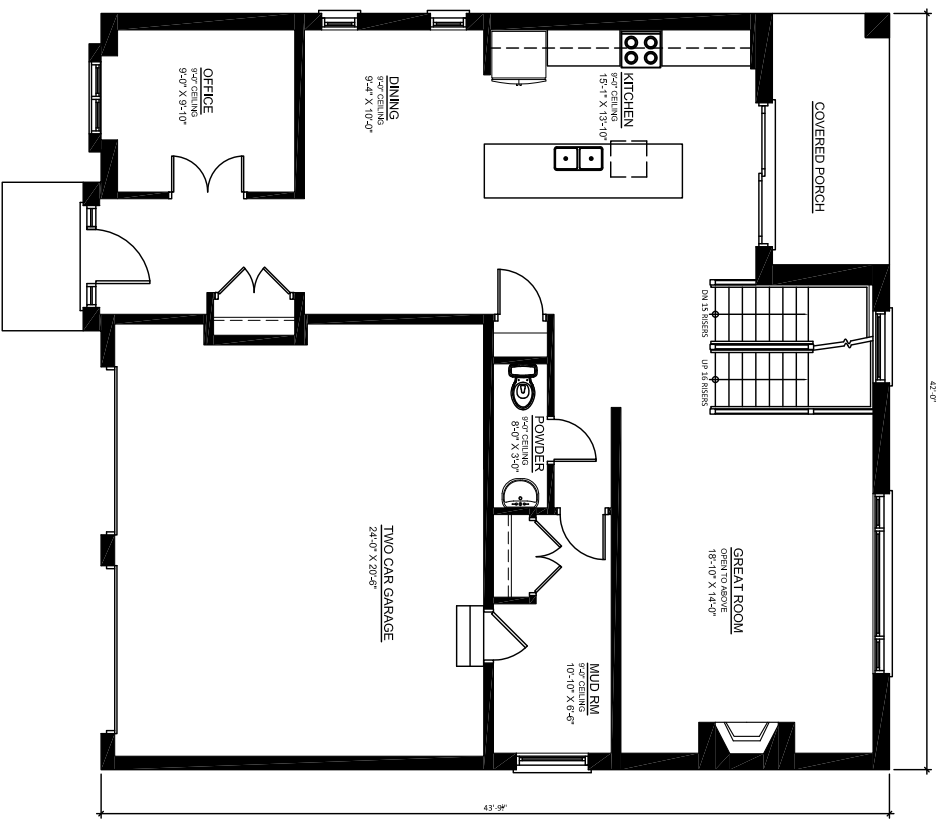

THE NOVARA 4 BED

2797 SQ.FT. (PLUS 263 SQ.FT. OPEN SPACE)

DIMENSIONS MAY VARY DURING
CONSTRUCTION. ALL
DIMENSIONS TO BE VERIFIED
ON-SITE PRIOR TO FABRICATION.

DRAFTING BY

DIMENSIONS MAY VARY DURING
CONSTRUCTION. ALL
DIMENSIONS TO BE VERIFIED
ON-SITE PRIOR TO FABRICATION.

THE NOVARA 4 BED