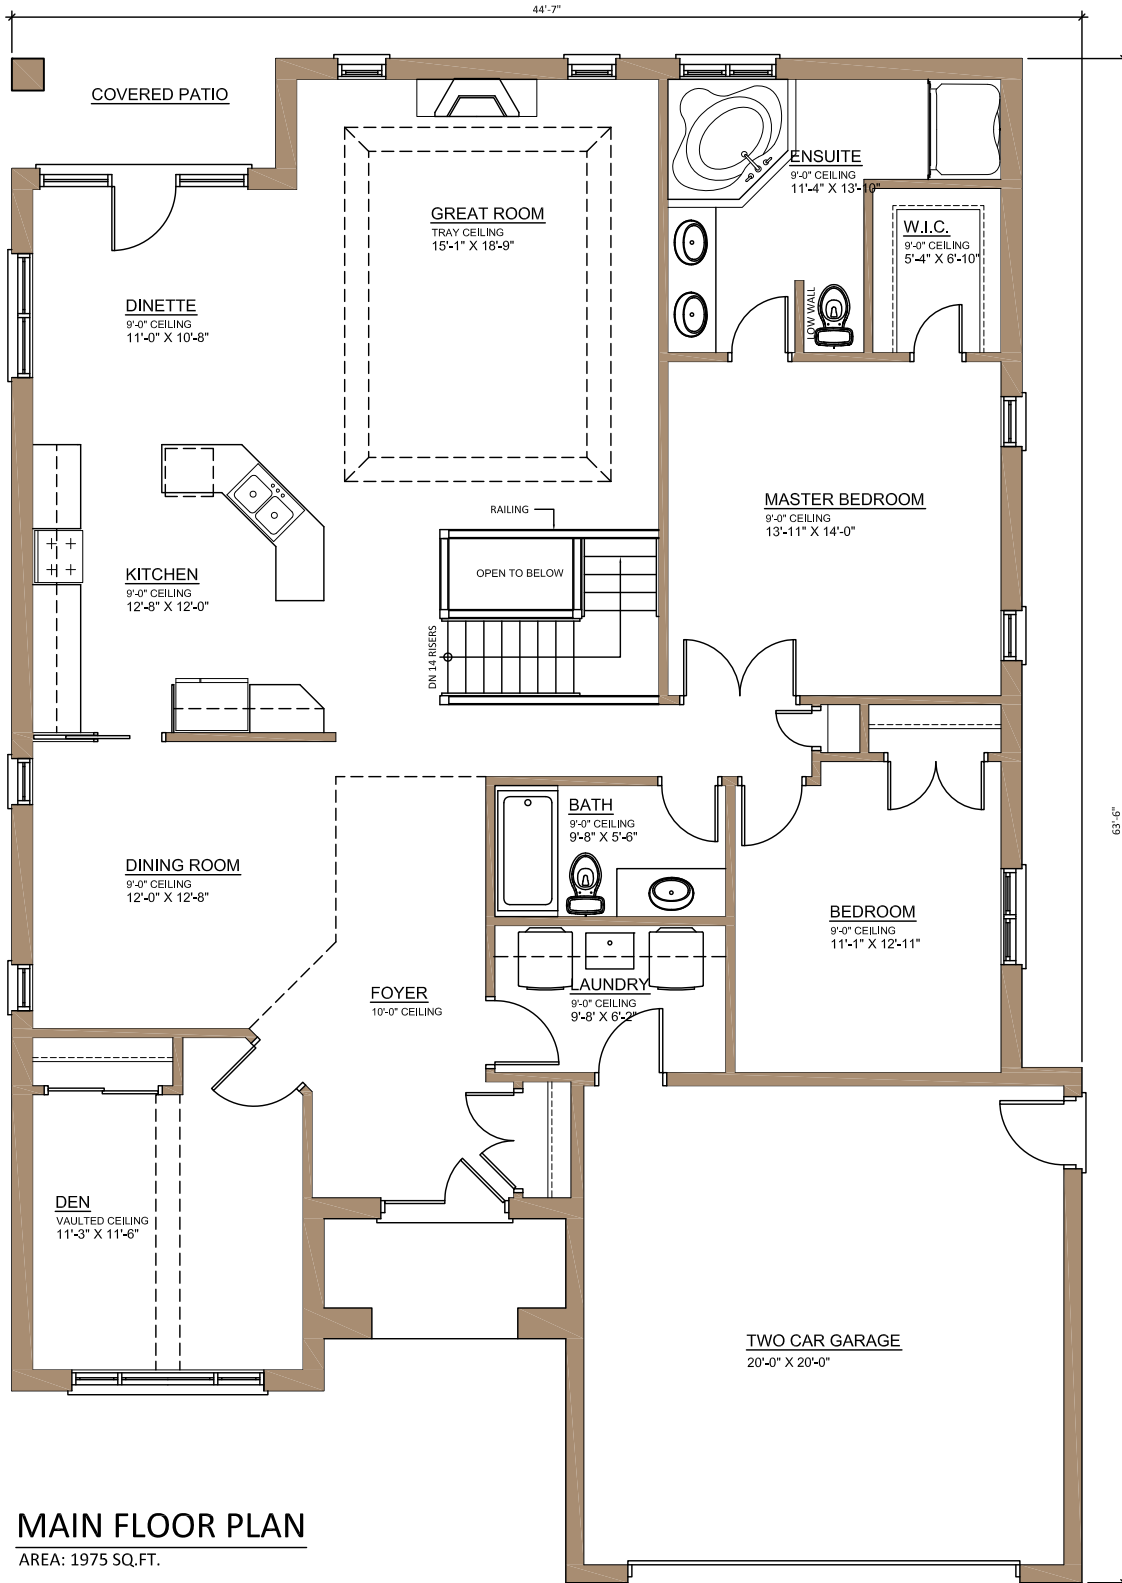

# THE ROSA 3 BED

1975 SQ.FT.

DIMENSIONS MAY VARY DURING  
CONSTRUCTION. ALL  
DIMENSIONS TO BE VERIFIED  
ON-SITE PRIOR TO FABRICATION.

DRAFTING BY

**MAIN FLOOR PLAN**

AREA: 1975 SQ.FT.

# THE ROSA 3 BED

1975 SQ.FT.

DIMENSIONS MAY VARY DURING CONSTRUCTION. ALL DIMENSIONS TO BE VERIFIED ON-SITE PRIOR TO FABRICATION.

DRAFTING BY