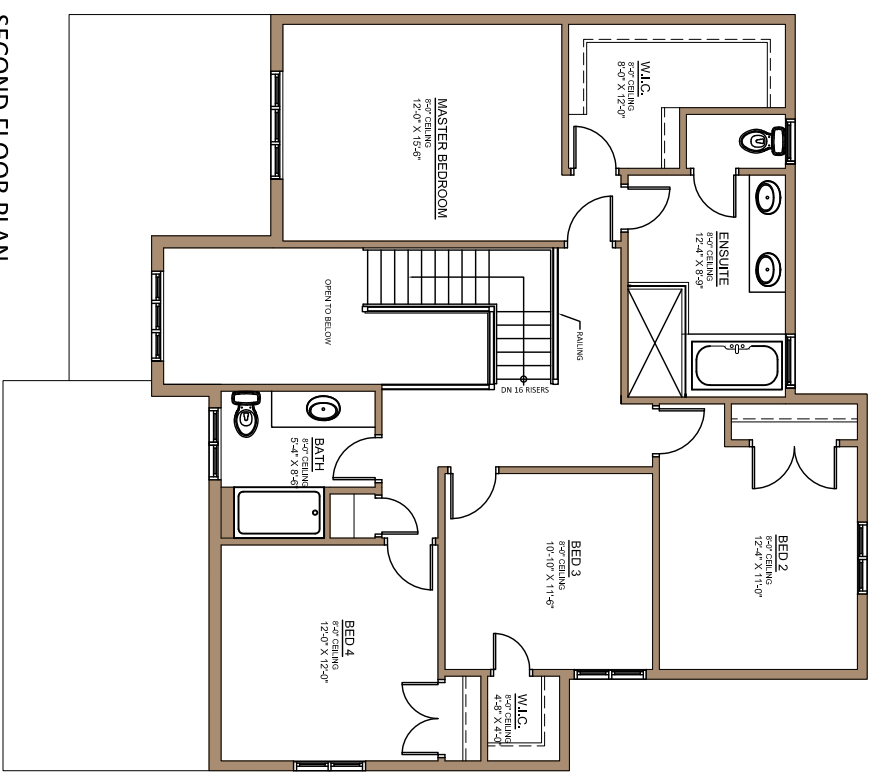

THE SIGNATURE 4 BED

2388 SQ.FT. (PLUS 112 SQ.FT. OPEN SPACE)

DIMENSIONS MAY VARY DURING
CONSTRUCTION. ALL
DIMENSIONS TO BE VERIFIED
ON-SITE PRIOR TO FABRICATION.

DRAFTING BY

DIMENSIONS MAY VARY DURING CONSTRUCTION. ALL DIMENSIONS TO BE VERIFIED ON-SITE PRIOR TO FABRICATION.

THE SIGNATURE 4 BED