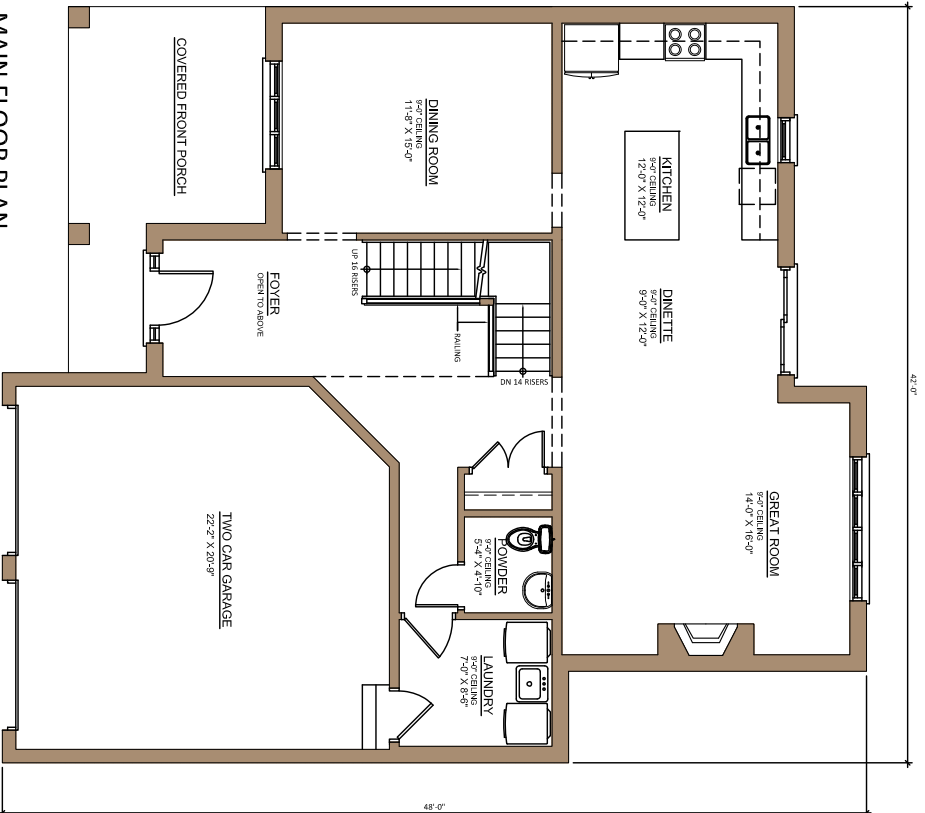

THE SIGNATURE 4 BED

2388 SQ.FT. (PLUS 112 SQ.FT. OPEN SPACE)

DIMENSIONS MAY VARY DURING
CONSTRUCTION. ALL
DIMENSIONS TO BE VERIFIED
ON-SITE PRIOR TO FABRICATION.

DRAFTING BY

DIMENSIONS MAY VARY DURING CONSTRUCTION. ALL DIMENSIONS TO BE VERIFIED ON-SITE PRIOR TO FABRICATION.

THE SIGNATURE 4 BED