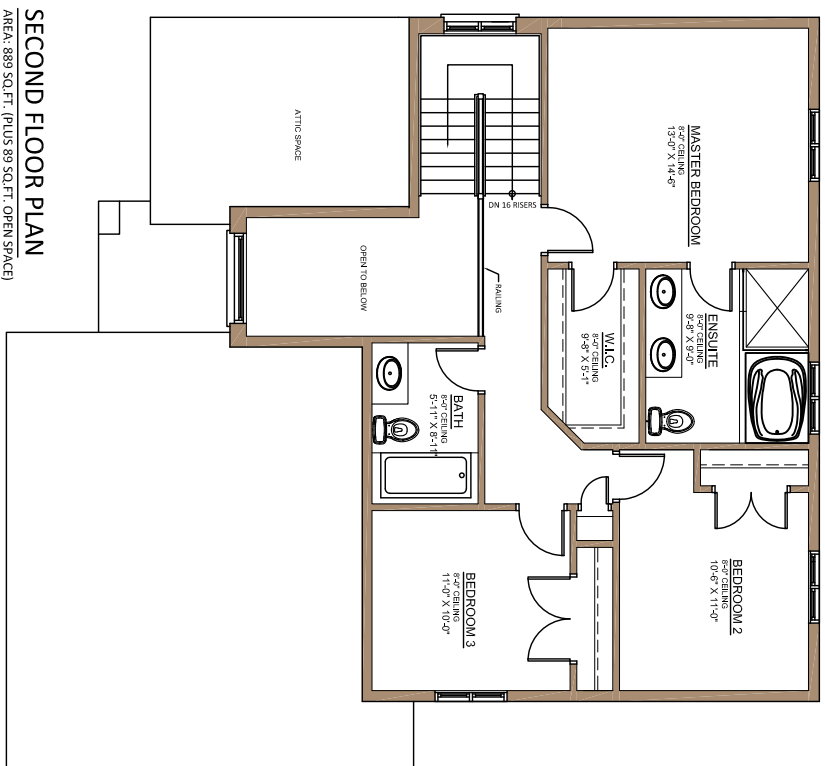

# THE WESTPOINT 3 BED

2002 SQ.FT. (PLUS 89 SQ.FT. OPEN SPACE)

DIMENSIONS MAY VARY DURING  
CONSTRUCTION. ALL  
DIMENSIONS TO BE VERIFIED  
ON-SITE PRIOR TO FABRICATION.

DRAFTING BY

# THE WESTPOINT 3 BED

DIMENSIONS MAY VARY DURING  
 CONSTRUCTION. ALL  
 DIMENSIONS TO BE VERIFIED  
 ON-SITE PRIOR TO FABRICATION.