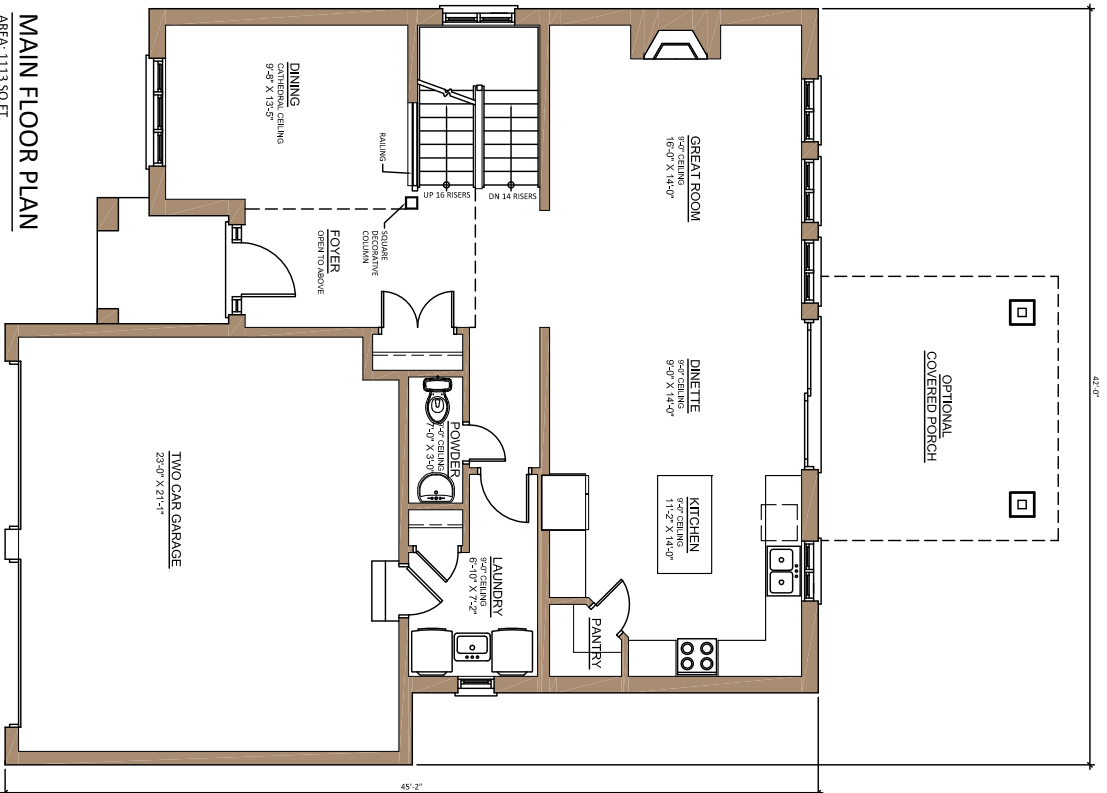

# THE WESTPOINT 3 BED

2002 SQ.FT. (PLUS 89 SQ.FT. OPEN SPACE)

DIMENSIONS MAY VARY DURING  
CONSTRUCTION. ALL  
DIMENSIONS TO BE VERIFIED  
ON-SITE PRIOR TO FABRICATION.

DRAFTING BY

# THE WESTPOINT 3 BED

DIMENSIONS MAY VARY DURING  
 CONSTRUCTION. ALL  
 DIMENSIONS TO BE VERIFIED  
 ON-SITE PRIOR TO FABRICATION.