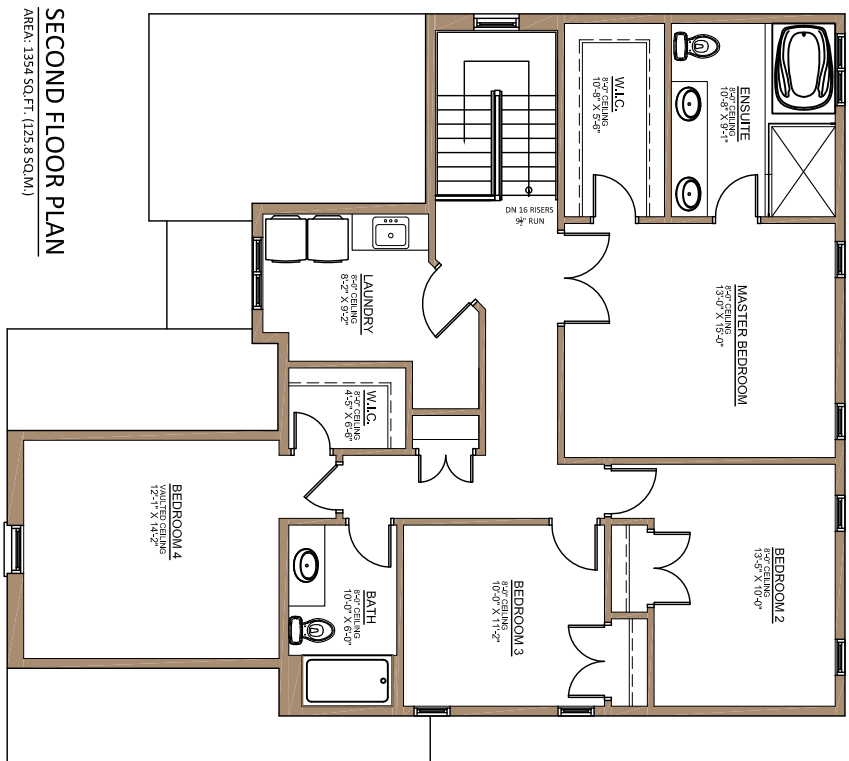

# THE WESTPOINT II 4 BED

2528 SQ.FT.

DIMENSIONS MAY VARY DURING  
CONSTRUCTION. ALL  
DIMENSIONS TO BE VERIFIED  
ON-SITE PRIOR TO FABRICATION.

DRAFTING BY

DIMENSIONS MAY VARY DURING CONSTRUCTION. ALL DIMENSIONS TO BE VERIFIED ON-SITE PRIOR TO FABRICATION.

# THE WESTPOINT II 4 BED