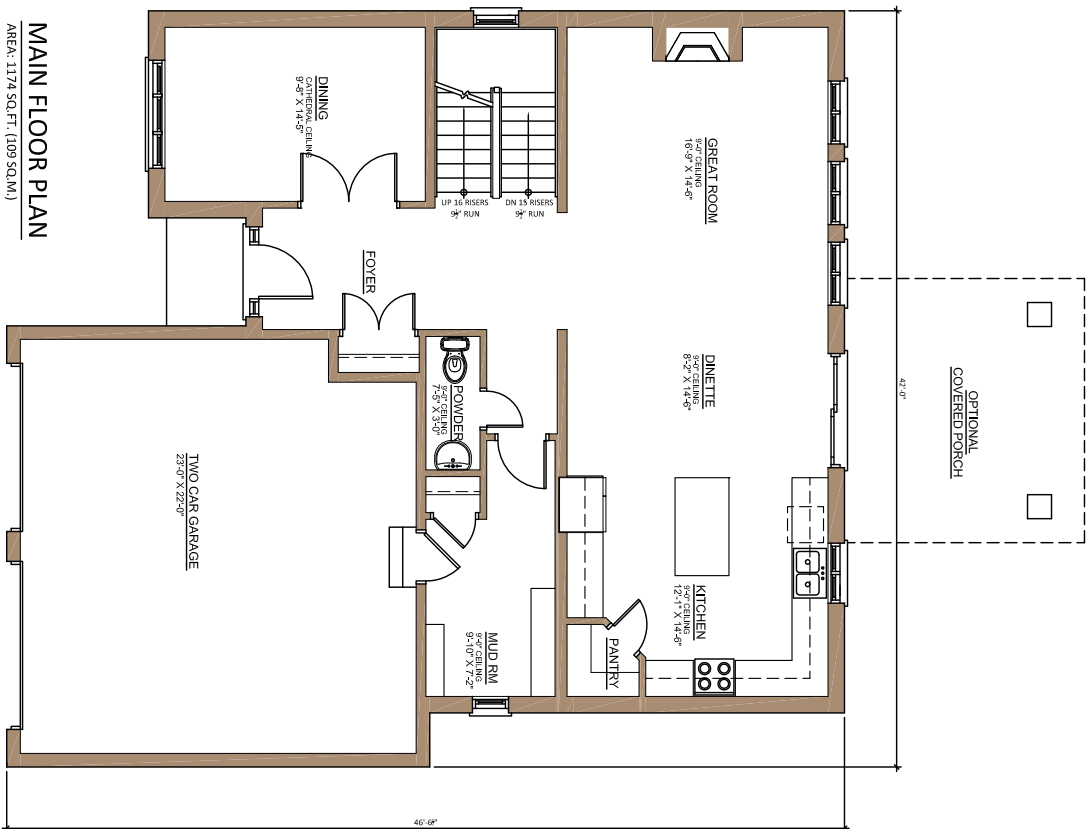

# THE WESTPOINT II 4 BED

2528 SQ.FT.

DIMENSIONS MAY VARY DURING  
CONSTRUCTION. ALL  
DIMENSIONS TO BE VERIFIED  
ON-SITE PRIOR TO FABRICATION.

DRAFTING BY

DIMENSIONS MAY VARY DURING CONSTRUCTION. ALL DIMENSIONS TO BE VERIFIED ON-SITE PRIOR TO FABRICATION.

# THE WESTPOINT II 4 BED